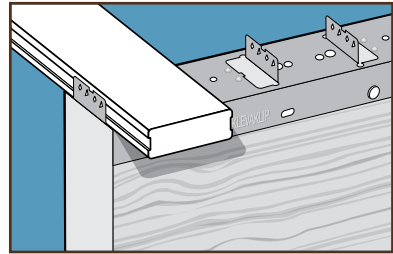

New Natural Grain Collection RELEASE!

The **Natural Grain Collection** is inspired by the colours and grains found in natural timbers, and were created in response to consumer feed back. The new colours resemble the timber species that have inspired their names and include Black Bean (dark mocca), Jarrah (red/brown) and Silver Gum (silver/grey).

The **Natural Grain Collection** has an embossed (grain) finish on the surface of both faces. One face will be 'smooth' and the reverse will be 'brushed'.

The **Natural Grain Collection** is available in 88 x 23mm, wide 137 x 23mm and Marina 137 x 32mm. The boards have been specifically designed to fit the KlevaKlip concealed fixing system. The KlevaKlip is available for the 88mm board now, late August for 137 x 23mm.

Fixing ModWood Natural Grain Collection

ModWood can be fixed using conventional fasteners - please refer to www.modwood.com.au for details.

KlevaKlip is the preferred method of concealed fixing of ModWood. Please refer to www.klevaklip.com.au for fixing details and adhesive instructions.

KlevaKlip models to suit ModWood Natural Grain Collection

It is critical that the correct model of KlevaKlip is used for the Natural Grain Collection product that you select. The Natural Grain Collection of boards has a groove on the edge to suit the following KlevaKlip models.

88 x 23 mm

KT88G Top Fix Clip Galvanised
KT88S Top Fix Clip S/Steel
KS88G Saddle Clip Galvanised

137 x 23 mm (available late August 08)

KT137G Top Fix Clip Galvanised
KT137S Top Fix Clip S/Steel
KS137G Saddle Clip Galvanised